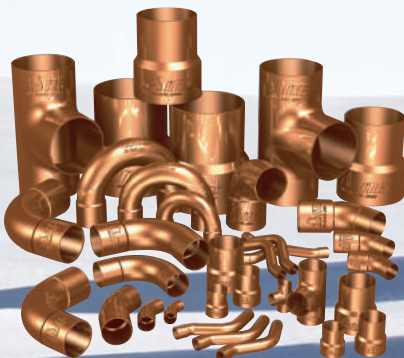

- Electronic measurement and control instruments
- Evacuating and charging equipment
- Service manifolds, gauges and charging hoses
- Tube working tools
- Automatic Access Valves & Fittings
- Forged brass Fittings «NPT» and «NPT 45° SAE»
- Copper tubes, coils & solder Fittings (Inch & Metric)
- Refrigeration accessories
- Fluid control components